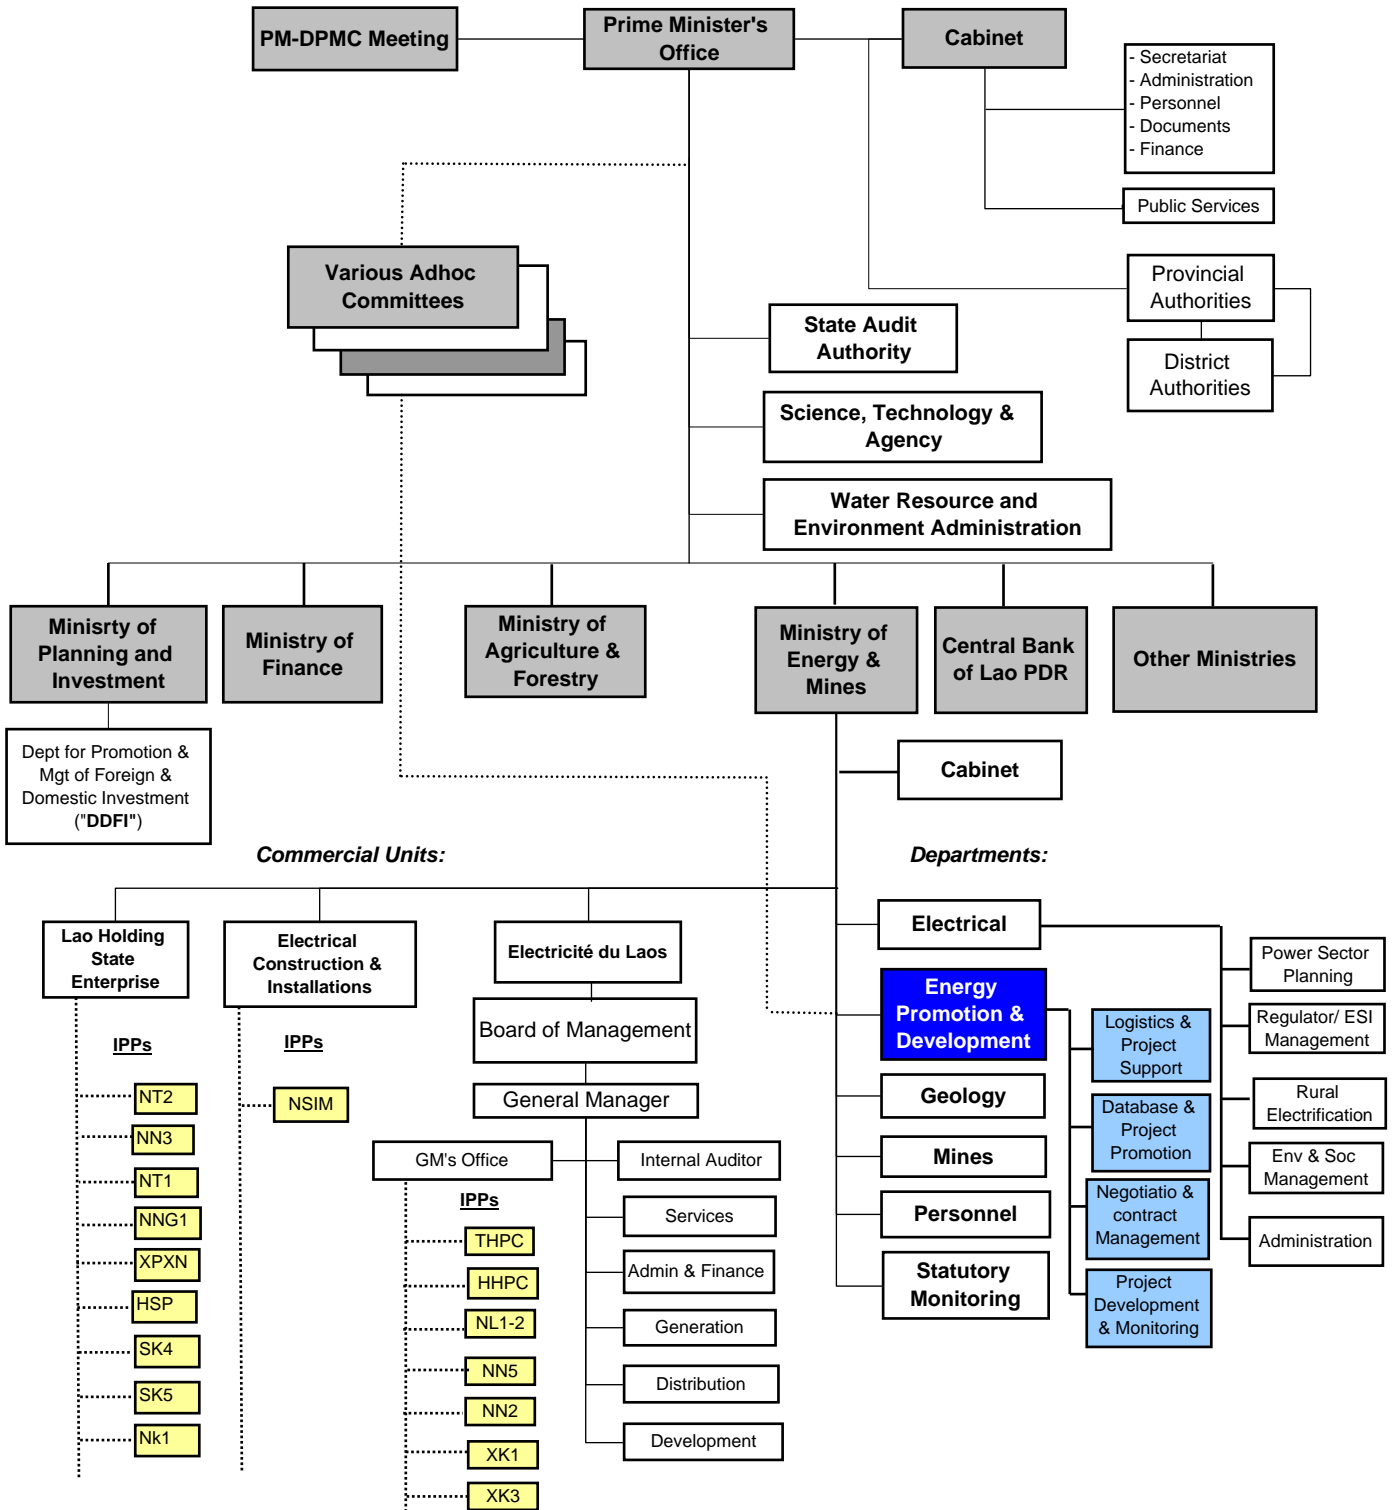

LAO POWER SECTOR - ORGANIZATION CHART

NT2 : Nam Theun 2
 NT1 : Nam Theun 1
 NN3 : Nam Ngum 3
 NNG1 : Nam Ngiep 1
 HSP : Hongsa Power Company
 SK4 : Xekong 4
 SK5 : Xekong 5
 NK1 : Nam Kong 1

NSIM : Nam Sim

THPC : Theun Hinboun Power Company
 HHPC : Houay Ho Power Company
 NL1-2 : Nam Lik 1-2
 NN5 : Nam Ngum 5
 NN2 : Nam Ngum 2
 XK3 : Xekaman 3
 XK1 : Xekaman 1